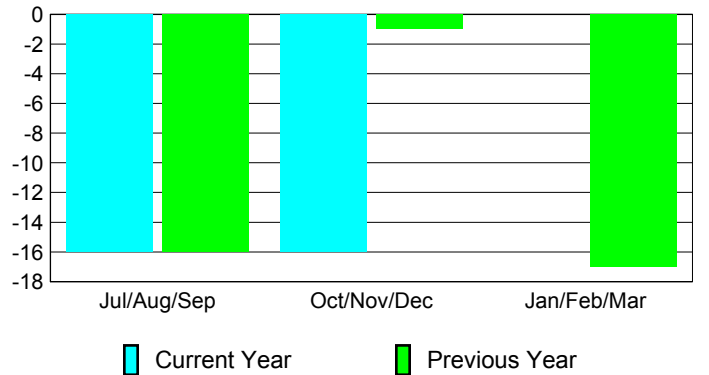

Membership Results
2012-2013

Membership
2011-2012

Month	Net Memb Goal	Actual New Memb	Actual Dropped Memb	Gain/Loss of Memb	Gain/Loss of Memb
Jul/Aug/Sep	0	27	-43	-16	-16
Oct/Nov/Dec	0	24	-40	-16	-1
Jan/Feb/Mar	0	0	0	0	-17
Totals	0	51	-83	-32	-34

Membership Results 2012-2013

Goal, New, Dropped, Gain/Loss

Comparison of Membership Gain/Loss

Current Year Compared to the Previous Year

Gender Comparison 2012-2013

Jul/Aug/Sep

Oct/Nov/Dec

Jan/Feb/Mar