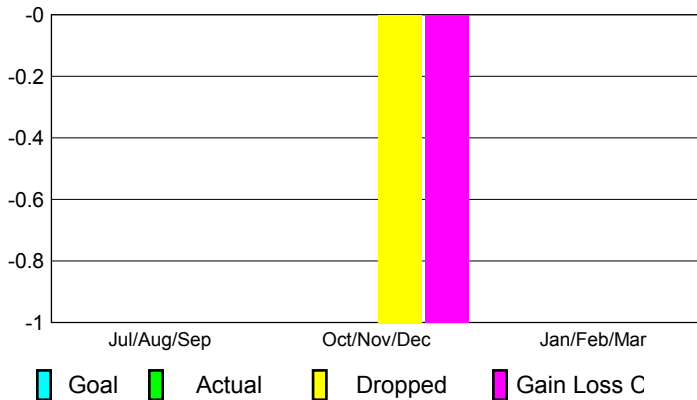

2012-2013 GMT Reports for District (or Undistricted) **District 3 K**

GMT: MICHAEL P BUTLER

Location: OKLAHOMA

GMT CA: 1

CLUBS

Club Results
2012-2013

Clubs
2011-2012

Month	New Club Goal	Actual New Clubs	Actual Dropped Clubs	Gain/Loss of Clubs	Gain/Loss of Clubs
Jul/Aug/Sep	0	0	0	0	0
Oct/Nov/Dec	0	0	-1	-1	0
Jan/Feb/Mar	0	0	0	0	0
Totals	0	0	-1	-1	0

Club Results 2012-2013

Goal, New, Dropped, Gain/Loss

Comparison of Club Gain/Loss

Current Year Compared to the Previous Year

YTD Status Quo Clubs 2012-2013

Status Quo Clubs Compared to Status Quo Members

MEMBERSHIP