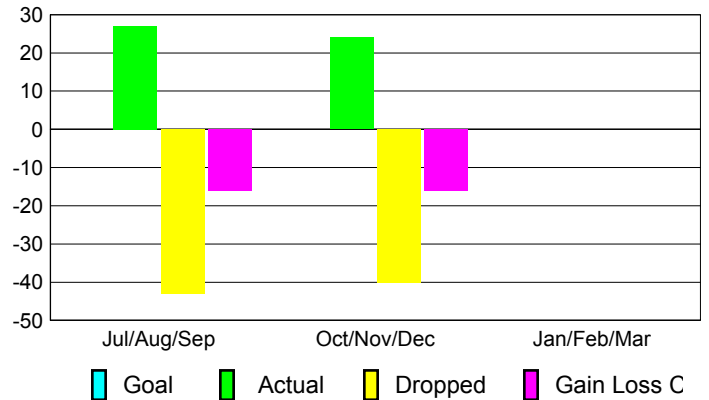

Membership Results 2012-2013

Goal, New, Dropped, Gain/Loss

Comparison of Membership Gain/Loss

Current Year Compared to the Previous Year